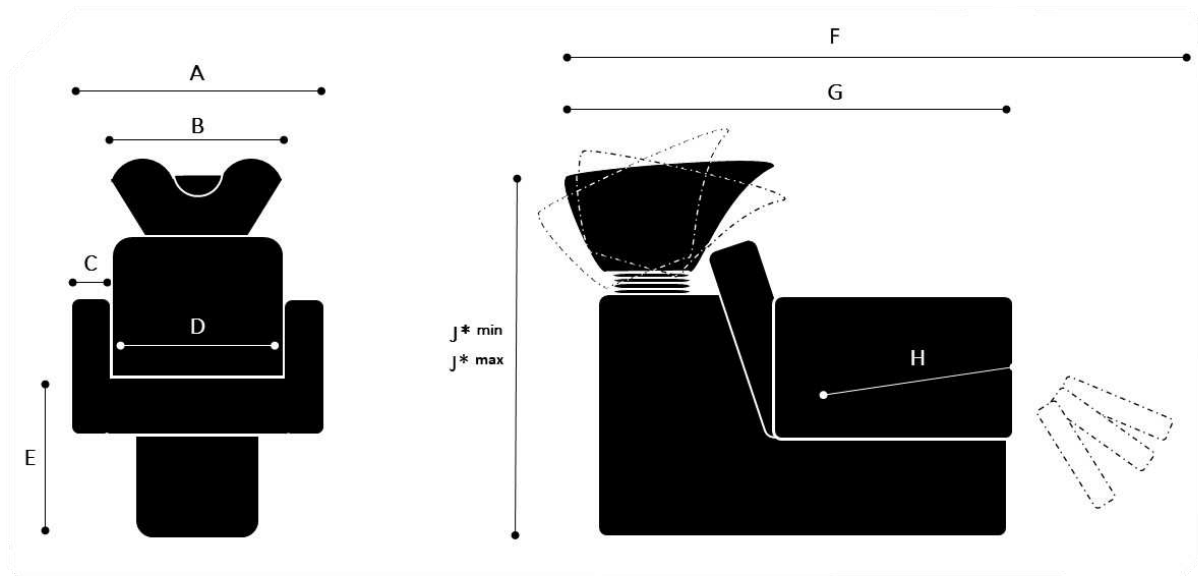

Product Information Sheet

Lift Mr Mo

Please note that our warranty is limited in case of incorrect installation. Incorrect installation will be assumed when installation has taken place without Welonda installation set. Order details of the installation sets are to be found in the pricelist washunits accessories

Measures

A	60cm	F	130cm
B	55cm	G	122cm
C	5cm	H	49cm
D	42cm	J*min	90cm
E	47cm	J*max	106cm

Packaging

120cm x 75cm x 120cm (Length x Height x Depth)

Photos, 2D/3D drawings : www.welonda.com → distributors log-in