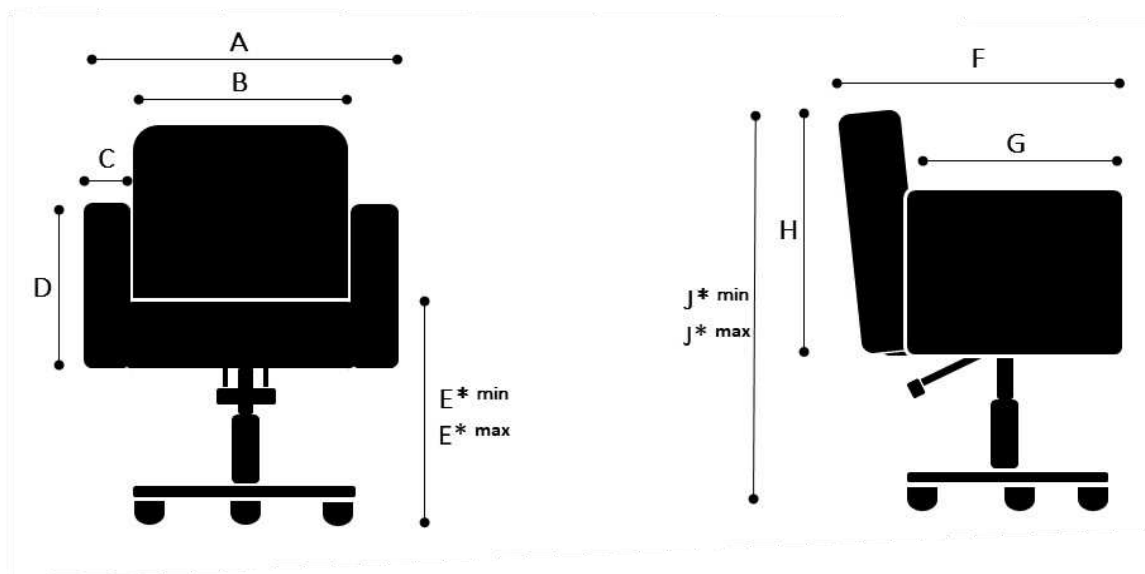

Product Information Sheet

Mr Mo Chair (short backrest)

Measures

A 60cm
B 42cm
C 5cm
D 28cm

F 62cm
G 49cm
H 50cm

XBase with gliders

E*min 47cm **J*min** 83cm
E*max 67cm **J*max** 103cm

XBase with castors

E*min 50cm **J*min** 86cm
E*max 70cm **J*max** 106cm

Discbase

E*min 45cm **J*min** 81cm
E*max 65cm **J*max** 101cm

Packaging

75cm x 75cm x 95cm (Length x Height x Depth)

Photos, 2D/3D drawings : www.welonda.com → distributors log-in