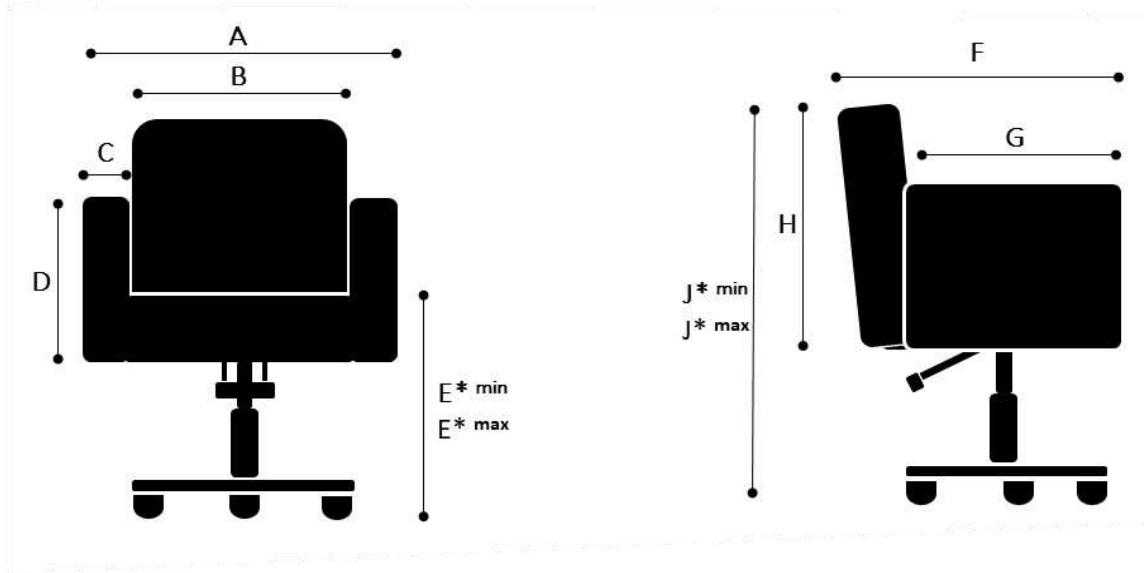

Product Information Sheet

Violet Chair

Measures

A 57cm
B 49cm
C 6cm
D 29cm

F 61cm
G 53cm
H 48cm

XBase with gliders

E*min 46cm **J*min** 82cm
E*max 65cm **J*max** 101cm

XBase with castors

E*min 49cm **J*min** 85cm
E*max 71cm **J*max** 105cm

Discbase

E*min 44cm **J*min** 80cm
E*max 64cm **J*max** 100cm

Packaging

75cm x 75cm x 95cm (Length x Height x Depth)

Photos, 2D/3D drawings : www.welonda.com → distributors log-in